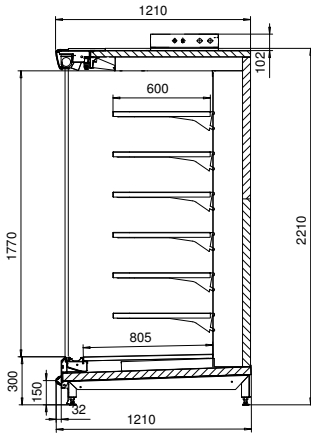

VISION COLLECTION

How to read the code:

MD43-121-201-250

Front height Depth Height Length

Measures are centimeters.

¹⁾ 2010 mm with 4 shelves and 2210 mm with 5 shelves.

SPiRiT MD

MD30, height 2010 mm

MD30-101-201 SPIRiT

MD30-111-201 SPIRiT

MD30-121-201 SPIRiT

MD30, height 2210 mm

MD30-101-221 SPIRiT

MD30-111-221 SPIRiT

MD30-121-221 SPIRiT

MD43, height 2010 mm

MD43-101-201 SPIRiT

MD43-111-201 SPIRiT

MD43-121-201 SPIRiT

MD43, height 2210 mm

MD43-101-221 SPIRiT

MD43-111-221 SPIRiT

MD43-121-221 SPIRiT