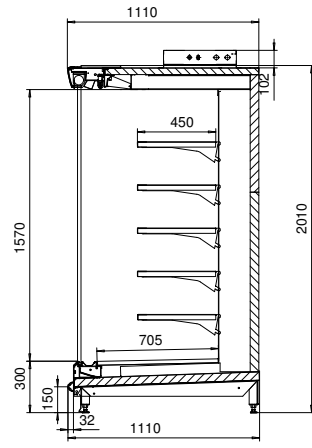

VISION COLLECTION

How to read the code:

MD43-121-201-250

Front height Depth Height Length

Measures are centimeters.

¹⁾ 2010 mm with 4 shelves and 2210 mm with 5 shelves.

SPiRiT MD

MD30, height 2010 mm

MD30-101-201 SPIRiT

MD30-111-201 SPIRiT

MD30-121-201 SPIRiT

MD30, height 2210 mm

MD30-101-221 SPIRiT

MD30-111-221 SPIRiT

MD30-121-221 SPIRiT

MD43, height 2010 mm

MD43-101-201 SPIRiT

MD43-111-201 SPIRiT

MD43-121-201 SPIRiT

MD43, height 2210 mm

MD43-101-221 SPIRiT

MD43-111-221 SPIRiT

MD43-121-221 SPIRiT