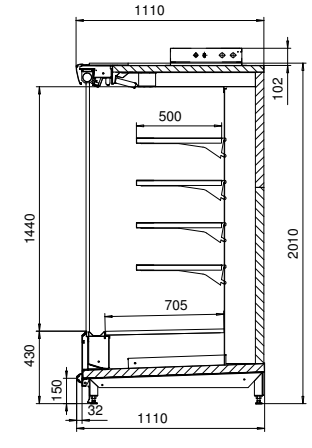

VISION COLLECTION

How to read the code:

MD43-121-201-250

Front height Depth Height Length

Measures are centimeters.

¹⁾ 2010 mm with 4 shelves and 2210 mm with 5 shelves.

SPiRiT MD

MD30, height 2010 mm

MD30-101-201 SPIRiT

MD30-111-201 SPIRiT

MD30-121-201 SPIRiT

MD30, height 2210 mm

MD30-101-221 SPIRiT

MD30-111-221 SPIRiT

MD30-121-221 SPIRiT

MD43, height 2010 mm

MD43-101-201 SPIRiT

MD43-111-201 SPIRiT

MD43-121-201 SPIRiT

MD43, height 2210 mm

MD43-101-221 SPIRiT

MD43-111-221 SPIRiT

MD43-121-221 SPIRiT