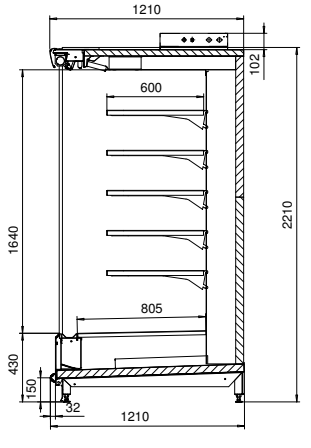

VISION COLLECTION

How to read the code:

MD43-121-201-250

Front height Depth Height Length

Measures are centimeters.

¹⁾ 2010 mm with 4 shelves and 2210 mm with 5 shelves.

SPiRiT MD

MD30, height 2010 mm

MD30-101-201 SPIRiT

MD30-111-201 SPIRiT

MD30-121-201 SPIRiT

MD30, height 2210 mm

MD30-101-221 SPIRiT

MD30-111-221 SPIRiT

MD30-121-221 SPIRiT

MD43, height 2010 mm

MD43-101-201 SPIRiT

MD43-111-201 SPIRiT

MD43-121-201 SPIRiT

MD43, height 2210 mm

MD43-101-221 SPIRiT

MD43-111-221 SPIRiT

MD43-121-221 SPIRiT