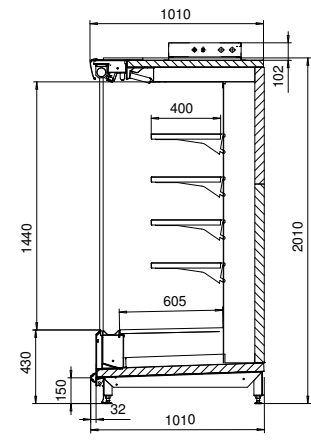

VISION COLLECTION

How to read the code:

MD43-121-201-250

Front height Depth Height Length

Measures are centimeters.

¹⁾ 2010 mm with 4 shelves and 2210 mm with 5 shelves.

SPiRiT MD

MD30, height 2010 mm

MD30-101-201 SPIRiT

MD30-111-201 SPIRiT

MD30-121-201 SPIRiT

MD30, height 2210 mm

MD30-101-221 SPIRiT

MD30-111-221 SPIRiT

MD30-121-221 SPIRiT

MD43, height 2010 mm

MD43-101-201 SPIRiT

MD43-111-201 SPIRiT

MD43-121-201 SPIRiT

MD43, height 2210 mm

MD43-101-221 SPIRiT

MD43-111-221 SPIRiT

MD43-121-221 SPIRiT