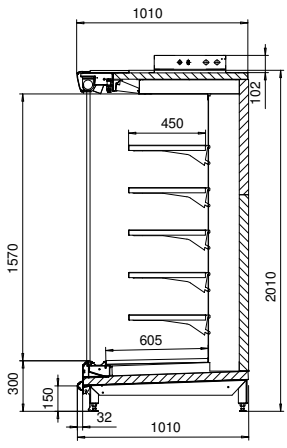

VISION COLLECTION

How to read the code:

MD43-121-201-250

Front height Depth Height Length

Measures are centimeters.

¹⁾ 2010 mm with 4 shelves and 2210 mm with 5 shelves.

SPiRiT MD

MD30, height 2010 mm

MD30-101-201 SPIRiT

MD30-111-201 SPIRiT

MD30-121-201 SPIRiT

MD30, height 2210 mm

MD30-101-221 SPIRiT

MD30-111-221 SPIRiT

MD30-121-221 SPIRiT

MD43, height 2010 mm

MD43-101-201 SPIRiT

MD43-111-201 SPIRiT

MD43-121-201 SPIRiT

MD43, height 2210 mm

MD43-101-221 SPIRiT

MD43-111-221 SPIRiT

MD43-121-221 SPIRiT