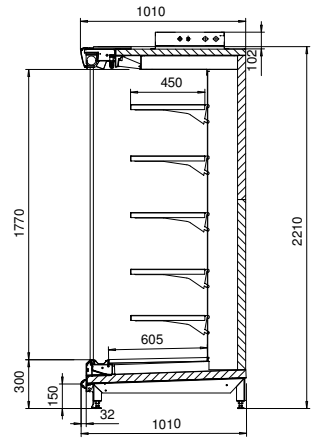

VISION COLLECTION

How to read the code:

MD43-121-201-250

Front height Depth Height Length

Measures are centimeters.

¹⁾ 2010 mm with 4 shelves and 2210 mm with 5 shelves.

SPiRiT MD

MD30, height 2010 mm

MD30-101-201 SPIRiT

MD30-111-201 SPIRiT

MD30-121-201 SPIRiT

MD30, height 2210 mm

MD30-101-221 SPIRiT

MD30-111-221 SPIRiT

MD30-121-221 SPIRiT

MD43, height 2010 mm

MD43-101-201 SPIRiT

MD43-111-201 SPIRiT

MD43-121-201 SPIRiT

MD43, height 2210 mm

MD43-101-221 SPIRiT

MD43-111-221 SPIRiT

MD43-121-221 SPIRiT