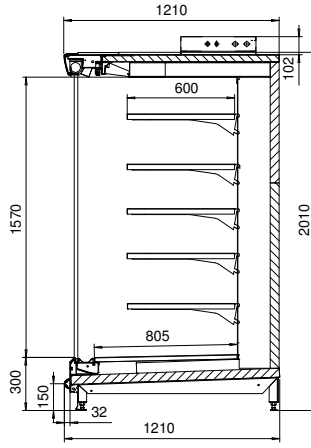

VISION COLLECTION

How to read the code:

MD43-121-201-250

Front height Depth Height Length

Measures are centimeters.

¹⁾ 2010 mm with 4 shelves and 2210 mm with 5 shelves.

SPiRiT MD

MD30, height 2010 mm

MD30-101-201 SPIRiT

MD30-111-201 SPIRiT

MD30-121-201 SPIRiT

MD30, height 2210 mm

MD30-101-221 SPIRiT

MD30-111-221 SPIRiT

MD30-121-221 SPIRiT

MD43, height 2010 mm

MD43-101-201 SPIRiT

MD43-111-201 SPIRiT

MD43-121-201 SPIRiT

MD43, height 2210 mm

MD43-101-221 SPIRiT

MD43-111-221 SPIRiT

MD43-121-221 SPIRiT