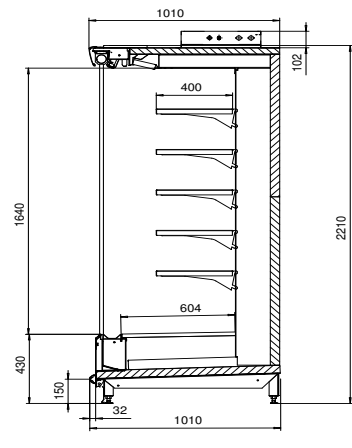

VISION COLLECTION

How to read the code:

MD43-121-201-250

Front height Depth Height Length

Measures are centimeters.

¹⁾ 2010 mm with 4 shelves and 2210 mm with 5 shelves.

SPiRiT MD

MD30, height 2010 mm

MD30-101-201 SPIRiT

MD30-111-201 SPIRiT

MD30-121-201 SPIRiT

MD30, height 2210 mm

MD30-101-221 SPIRiT

MD30-111-221 SPIRiT

MD30-121-221 SPIRiT

MD43, height 2010 mm

MD43-101-201 SPIRiT

MD43-111-201 SPIRiT

MD43-121-201 SPIRiT

MD43, height 2210 mm

MD43-101-221 SPIRiT

MD43-111-221 SPIRiT

MD43-121-221 SPIRiT