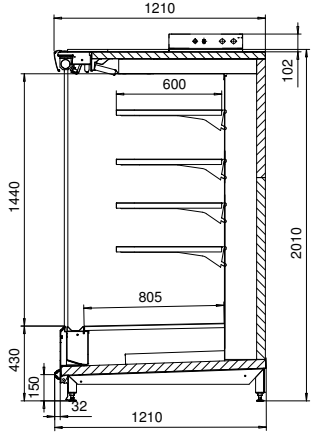

VISION COLLECTION

How to read the code:

MD43-121-201-250

Front height Depth Height Length

Measures are centimeters.

¹⁾ 2010 mm with 4 shelves and 2210 mm with 5 shelves.

SPiRiT MD

MD30, height 2010 mm

MD30-101-201 SPIRiT

MD30-111-201 SPIRiT

MD30-121-201 SPIRiT

MD30, height 2210 mm

MD30-101-221 SPIRiT

MD30-111-221 SPIRiT

MD30-121-221 SPIRiT

MD43, height 2010 mm

MD43-101-201 SPIRiT

MD43-111-201 SPIRiT

MD43-121-201 SPIRiT

MD43, height 2210 mm

MD43-101-221 SPIRiT

MD43-111-221 SPIRiT

MD43-121-221 SPIRiT