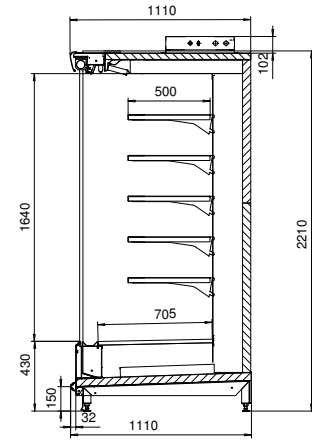

VISION COLLECTION

How to read the code:

MD43-121-201-250

Front height Depth Height Length

Measures are centimeters.

¹⁾ 2010 mm with 4 shelves and 2210 mm with 5 shelves.

SPiRiT MD

MD30, height 2010 mm

MD30-101-201 SPIRiT

MD30-111-201 SPIRiT

MD30-121-201 SPIRiT

MD30, height 2210 mm

MD30-101-221 SPIRiT

MD30-111-221 SPIRiT

MD30-121-221 SPIRiT

MD43, height 2010 mm

MD43-101-201 SPIRiT

MD43-111-201 SPIRiT

MD43-121-201 SPIRiT

MD43, height 2210 mm

MD43-101-221 SPIRiT

MD43-111-221 SPIRiT

MD43-121-221 SPIRiT