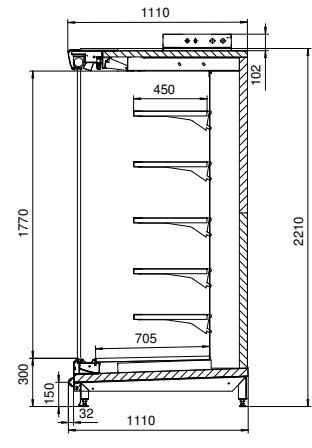

VISION COLLECTION

How to read the code:

MD43-121-201-250

Front height Depth Height Length

Measures are centimeters.

¹⁾ 2010 mm with 4 shelves and 2210 mm with 5 shelves.

SPiRiT MD

MD30, height 2010 mm

MD30-101-201 SPIRiT

MD30-111-201 SPIRiT

MD30-121-201 SPIRiT

MD30, height 2210 mm

MD30-101-221 SPIRiT

MD30-111-221 SPIRiT

MD30-121-221 SPIRiT

MD43, height 2010 mm

MD43-101-201 SPIRiT

MD43-111-201 SPIRiT

MD43-121-201 SPIRiT

MD43, height 2210 mm

MD43-101-221 SPIRiT

MD43-111-221 SPIRiT

MD43-121-221 SPIRiT